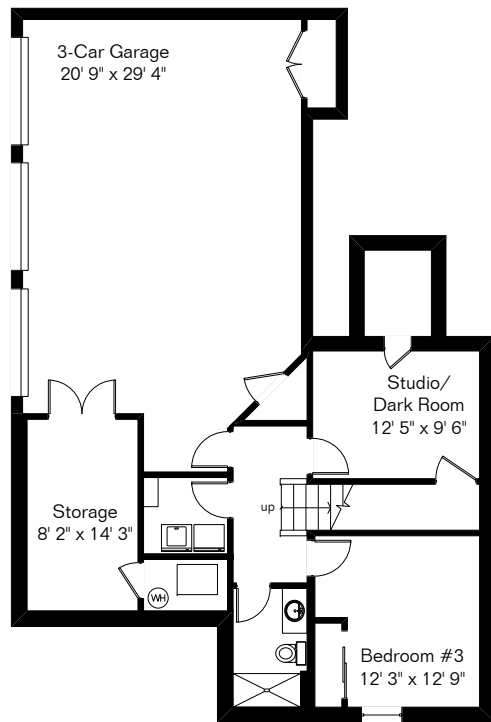

The square footages and room size information are deemed to be reliable but are not guaranteed and should be independently verified.

4061 E Camino Montecillo

Lower Level

Main Level

Site Visit November 2014

0 ft. 6 ft. 10 ft. 20 ft.

Copyright 2015 Floor Plans First! LLC
All Rights Reserved.

Living Area 4,518 Sq Ft
Garage 725 Sq Ft

www.FloorPlansFirst.com

Toll Free (877) 887-1500
Voice (520) 881-1500
Fax (520) 791-7701

Floor Plans First!
See the Floor Plan First!