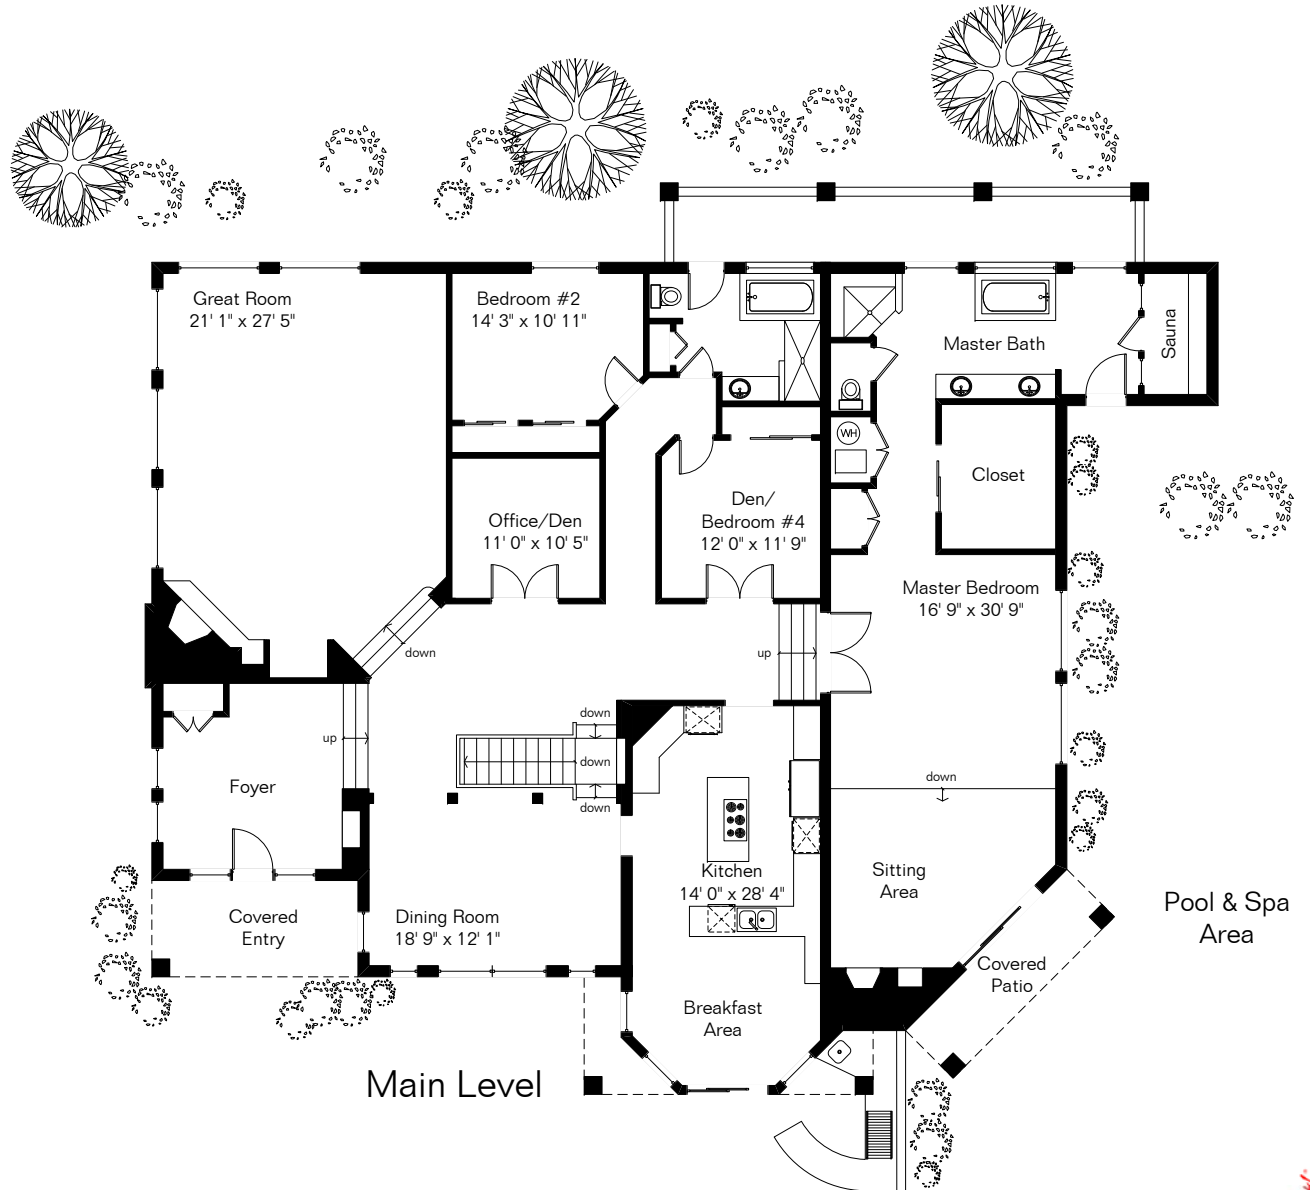

The square footages and room size information are deemed to be reliable but are not guaranteed and should be independently verified.

4061 E Camino Montecillo

Lower Level

Main Level

Site Visit November 2014

0 ft. 6 ft. 10 ft. 20 ft.

Copyright 2015 Floor Plans First! LLC
All Rights Reserved.

Living Area 4,518 Sq Ft
Garage 725 Sq Ft

www.FloorPlansFirst.com

Toll Free (877) 887-1500
Voice (520) 881-1500
Fax (520) 791-7701

Floor Plans First!
See the Floor Plan First!